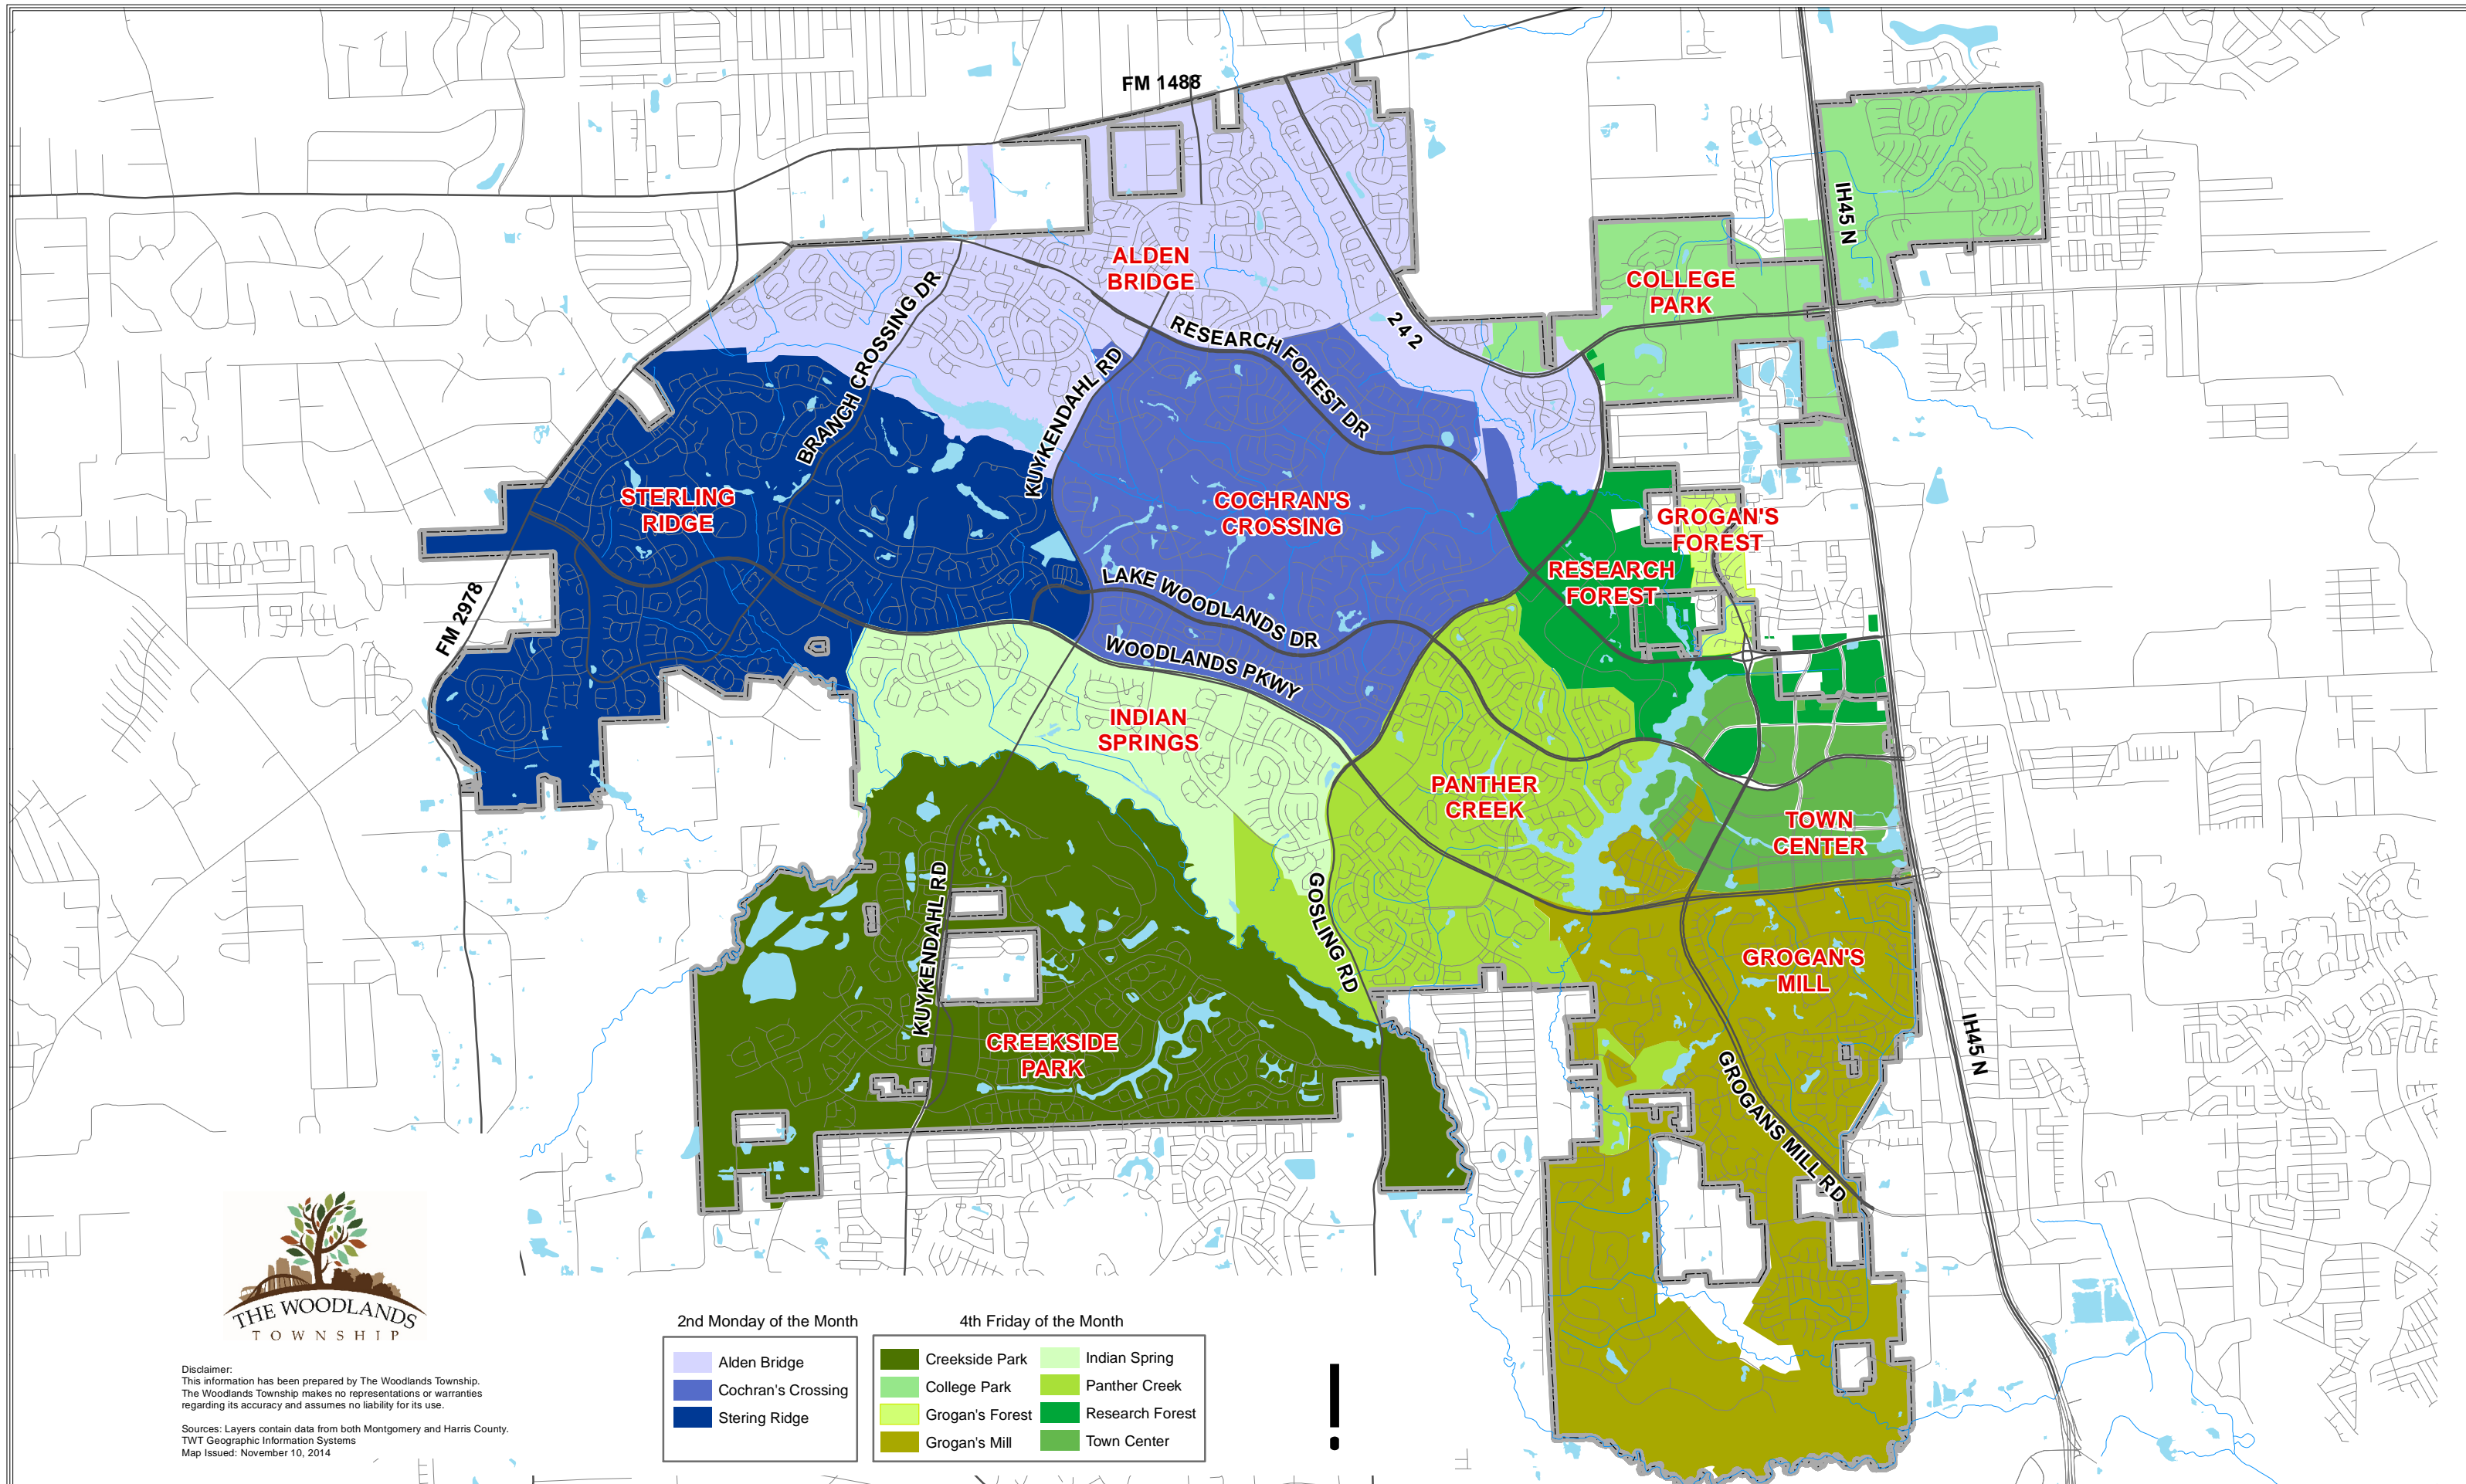

# Map of The Villages Monthly Bulk Cardboard Recycling Schedule The Woodlands Township, Texas

Disclaimer:  
This information has been prepared by The Woodlands Township.  
The Woodlands Township makes no representations or warranties  
regarding its accuracy and assumes no liability for its use.

Sources: Layers contain data from both Montgomery and Harris County.  
TWT Geographic Information Systems  
Map Issued: November 10, 2014

2nd Monday of the Month		4th Friday of the Month	
	Alden Bridge		Creekside Park
	Cochran's Crossing		College Park
	Sterling Ridge		Indian Spring
			Grogan's Forest
			Grogan's Mill
			Panther Creek
			Research Forest
			Town Center